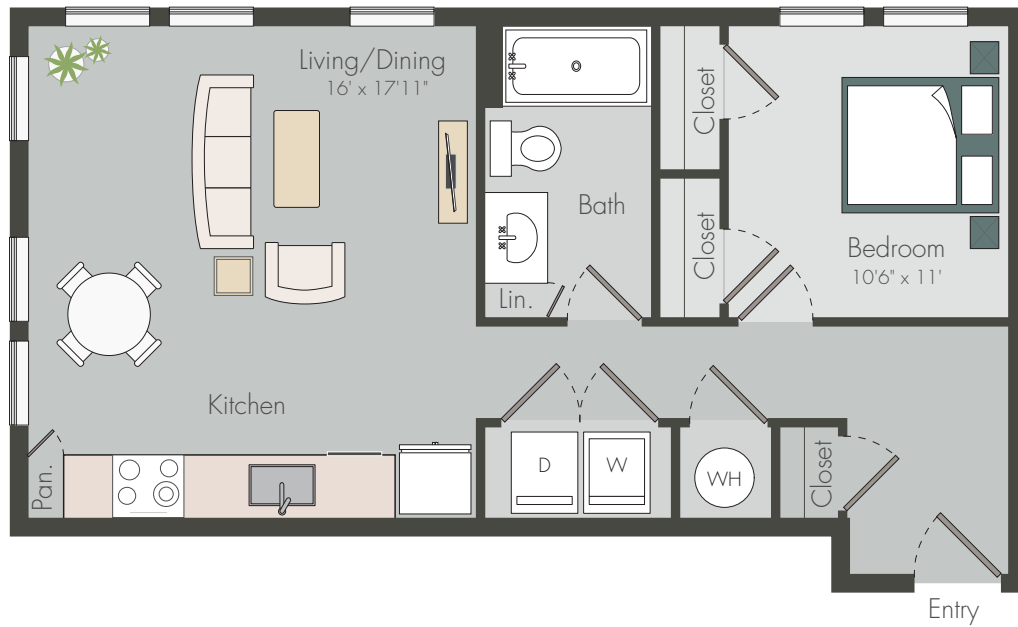

# A0

1 BED / 1 BATH

# 636

SQ. FT.

<p>SAWYER</p> <h2>ART HOUSE</h2> <p>YARDS</p>	2121 Edwards Street   Houston, Texas 77007
	<a href="http://arthousesawyeryards.com">arthousesawyeryards.com</a>

*Floor plans are artist's rendering. All dimensions are approximate. Actual product and specifications may vary in dimension or detail. Not all features are available in every apartment. Prices and availability are subject to change. Please see a representative for details.*