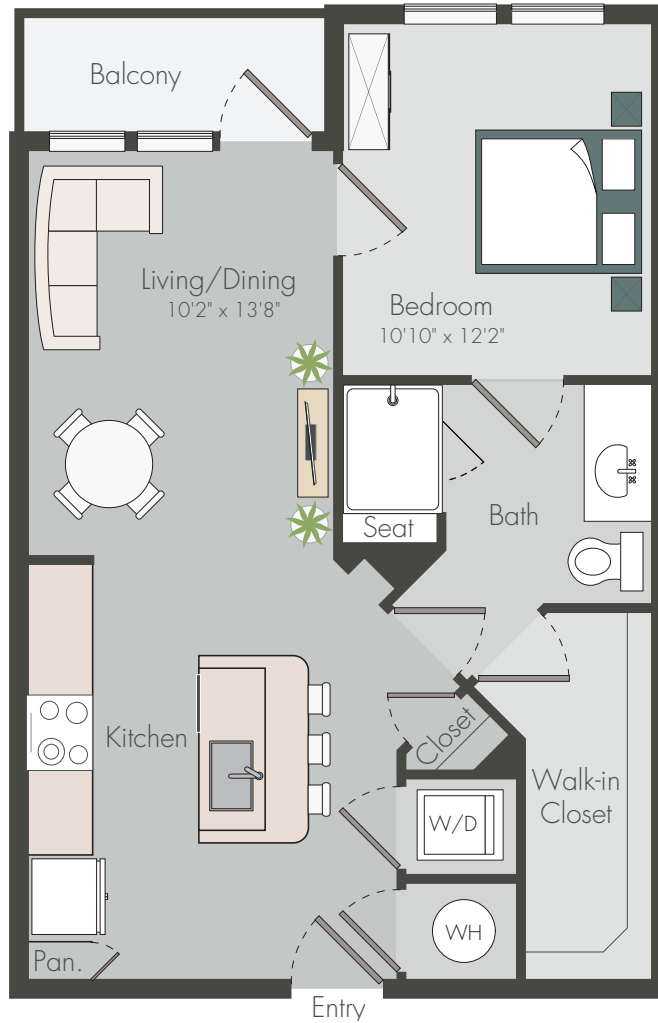

A1

1 BED / 1 BATH

631

SQ. FT.

| | |
|---|--|
| <p>SAWYER</p> <h2>ART HOUSE</h2> <p>YARDS</p> | 2121 Edwards Street Houston, Texas 77007 |
| | arthousesawyeryards.com |

Floor plans are artist's rendering. All dimensions are approximate. Actual product and specifications may vary in dimension or detail. Not all features are available in every apartment. Prices and availability are subject to change. Please see a representative for details.