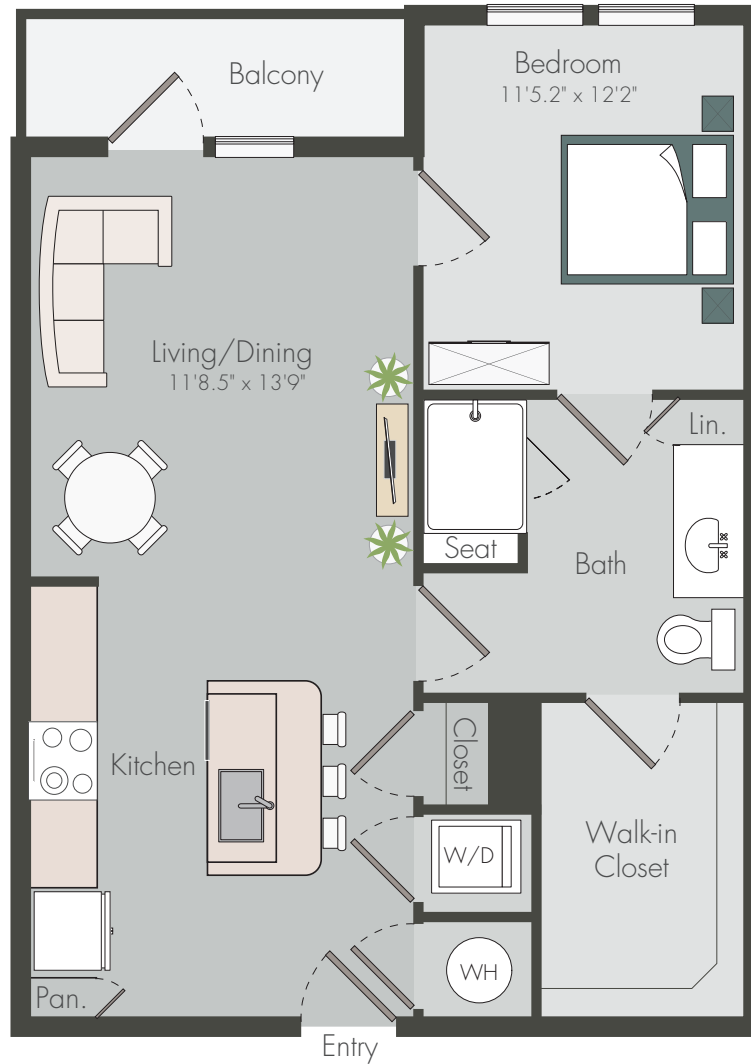

# A1a

1 BED / 1 BATH

# 692

SQ. FT.

<p>SAWYER</p> <h2>ART HOUSE</h2> <p>YARDS</p>	2121 Edwards Street   Houston, Texas 77007
	<a href="http://arthousesawyeryards.com">arthousesawyeryards.com</a>

*Floor plans are artist's rendering. All dimensions are approximate. Actual product and specifications may vary in dimension or detail. Not all features are available in every apartment. Prices and availability are subject to change. Please see a representative for details.*