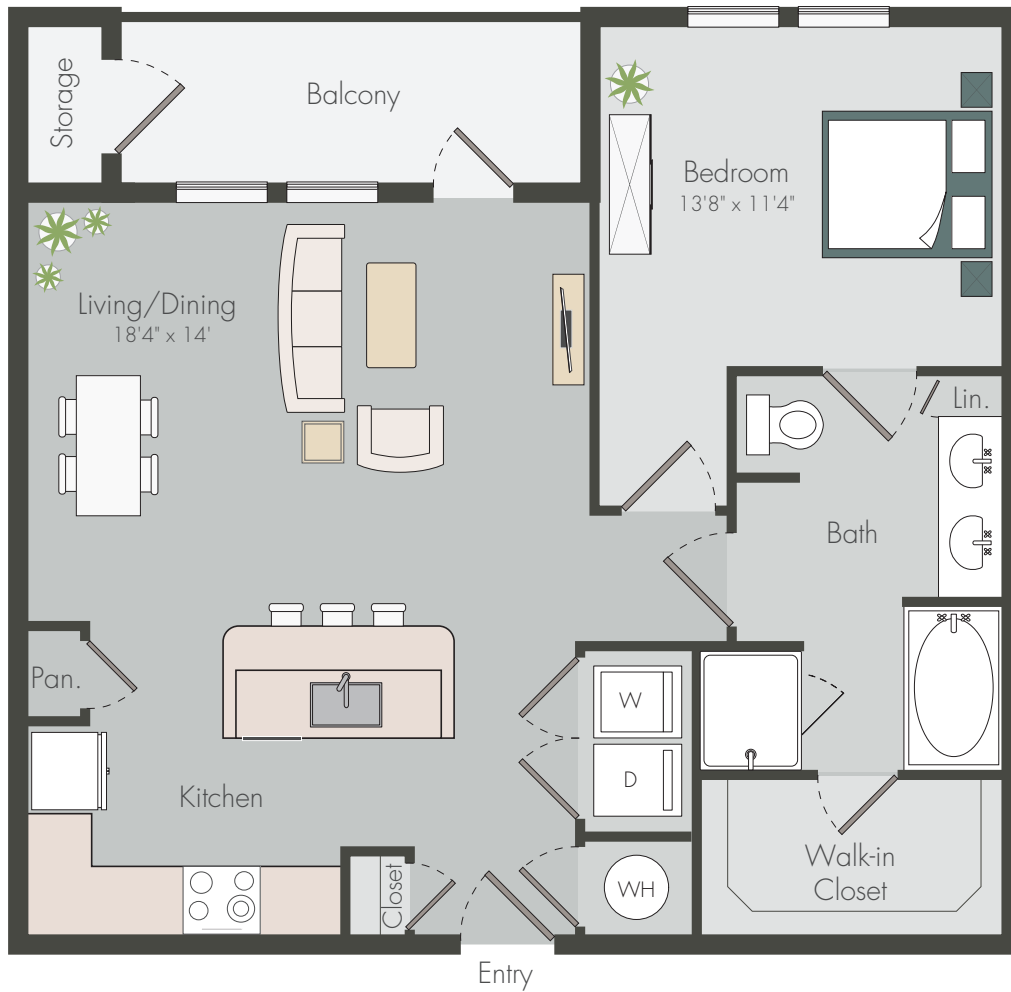

A4

1 BED / 1 BATH

859

SQ. FT.

<p>SAWYER</p> <h2>ART HOUSE</h2> <p>YARDS</p>	2121 Edwards Street Houston, Texas 77007
	arthousesaweryards.com

Floor plans are artist's rendering. All dimensions are approximate. Actual product and specifications may vary in dimension or detail. Not all features are available in every apartment. Prices and availability are subject to change. Please see a representative for details.