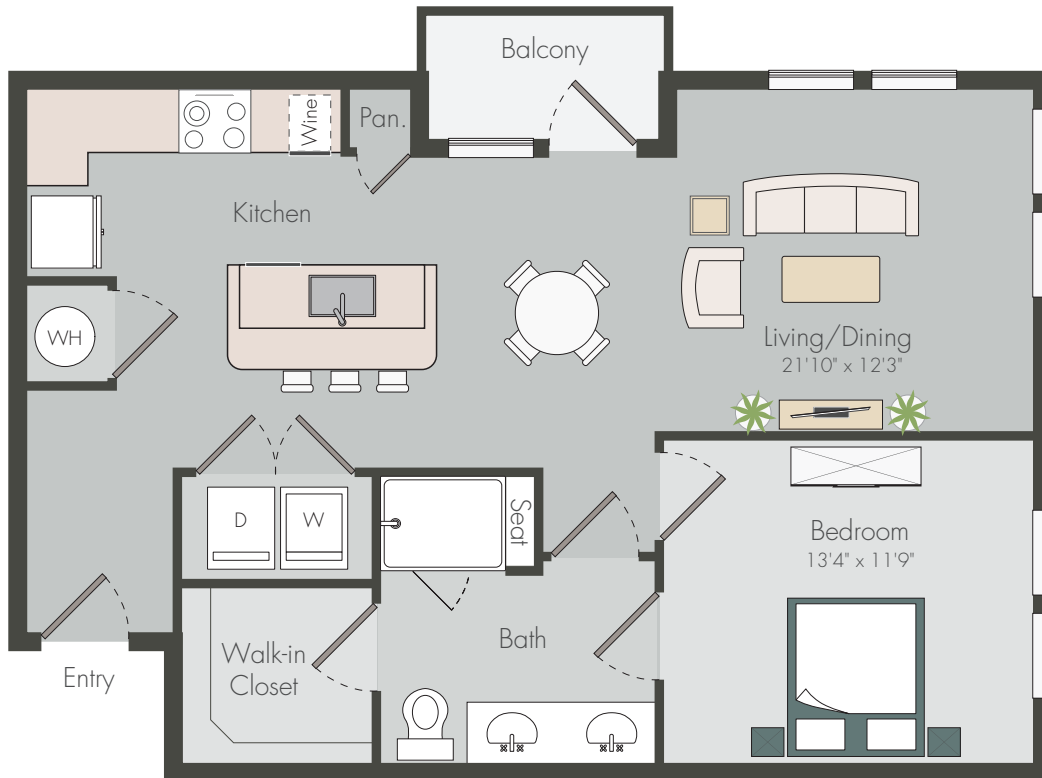

A6a

1 BED / 1 BATH

805

SQ. FT.

<p>SAWYER</p> <h2>ART HOUSE</h2> <p>YARDS</p>	2121 Edwards Street Houston, Texas 77007
	arthousesawyeryards.com

Floor plans are artist's rendering. All dimensions are approximate. Actual product and specifications may vary in dimension or detail. Not all features are available in every apartment. Prices and availability are subject to change. Please see a representative for details.