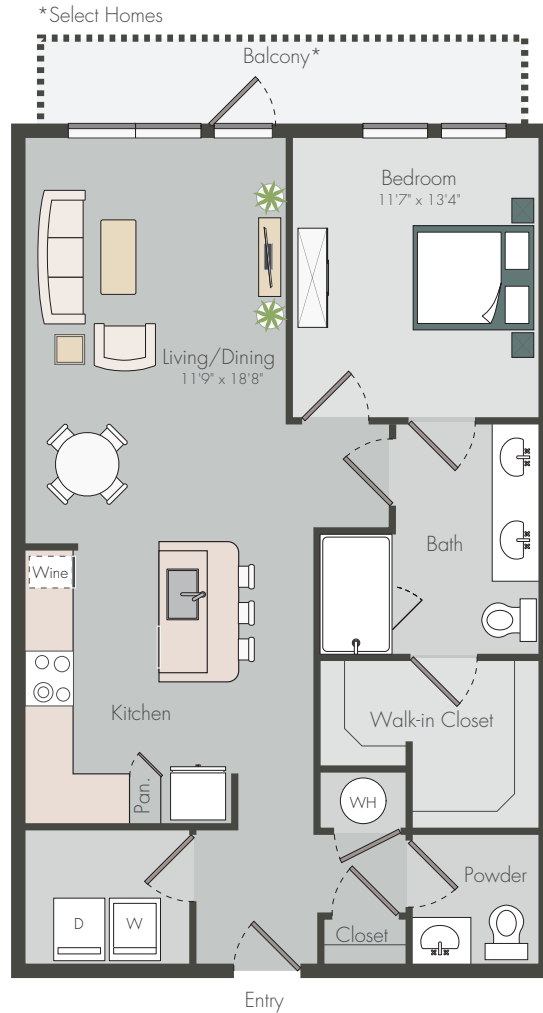

A7

1 BED / 1.5 BATH

833-887

SQ. FT.

<p>SAWYER</p> <h2>ART HOUSE</h2> <p>YARDS</p>	2121 Edwards Street Houston, Texas 77007
	arthousesawyeryards.com

Floor plans are artist's rendering. All dimensions are approximate. Actual product and specifications may vary in dimension or detail. Not all features are available in every apartment. Prices and availability are subject to change. Please see a representative for details.