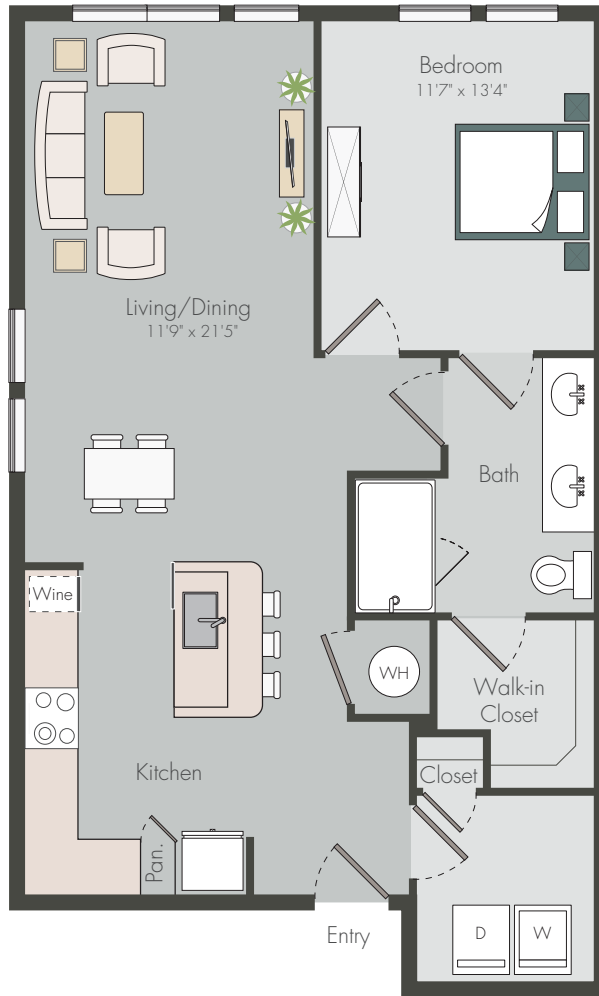

A7a

1 BED / 1 BATH

833

SQ. FT.

<p>SAWYER</p> <h2>ART HOUSE</h2> <p>YARDS</p>	2121 Edwards Street Houston, Texas 77007
	arthousesaweryards.com

Floor plans are artist's rendering. All dimensions are approximate. Actual product and specifications may vary in dimension or detail. Not all features are available in every apartment. Prices and availability are subject to change. Please see a representative for details.