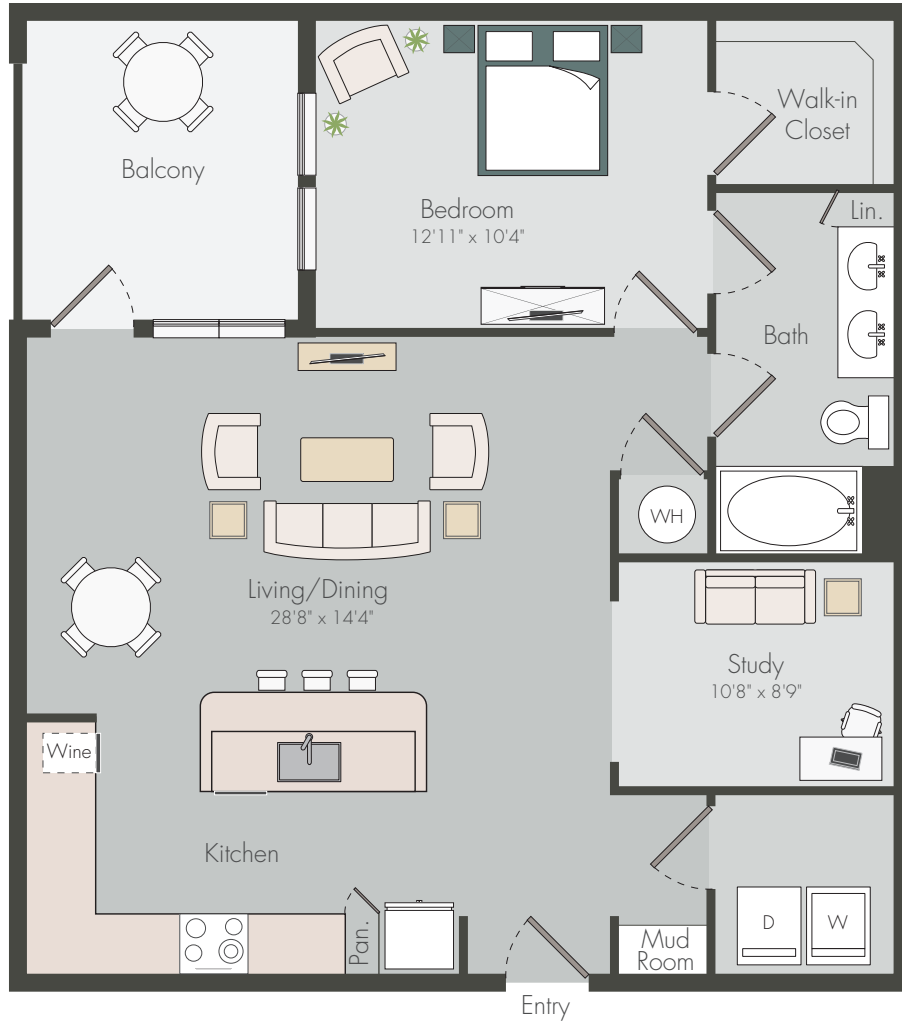

# A9

1 BED + STUDY / 1 BATH

# 1032

SQ. FT.

<p>SAWYER</p> <h2>ART HOUSE</h2> <p>YARDS</p>	2121 Edwards Street   Houston, Texas 77007
	<a href="http://arthousesawyeryards.com">arthousesawyeryards.com</a>

*Floor plans are artist's rendering. All dimensions are approximate. Actual product and specifications may vary in dimension or detail. Not all features are available in every apartment. Prices and availability are subject to change. Please see a representative for details.*