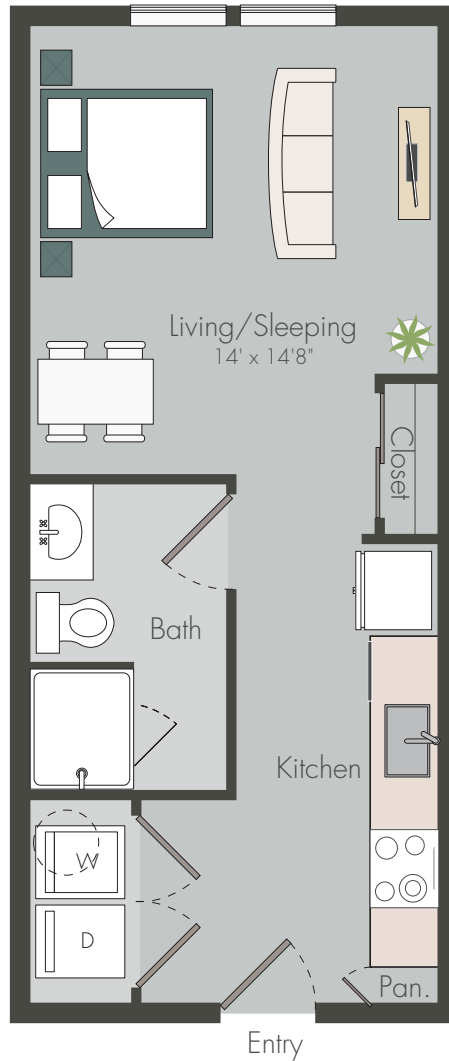

E1a

STUDIO / 1 BATH

448

SQ. FT.

<p>SAWYER</p> <h2>ART HOUSE</h2> <p>YARDS</p>	2121 Edwards Street Houston, Texas 77007
	arthousesaweryards.com

Floor plans are artist's rendering. All dimensions are approximate. Actual product and specifications may vary in dimension or detail. Not all features are available in every apartment. Prices and availability are subject to change. Please see a representative for details.