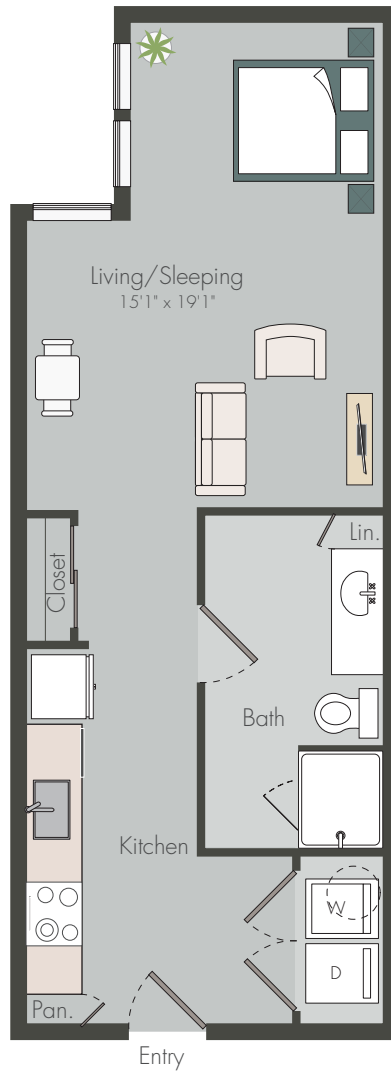

E1c

STUDIO / 1 BATH

566

SQ. FT.

<p>SAWYER</p> <h2>ART HOUSE</h2> <p>YARDS</p>	2121 Edwards Street Houston, Texas 77007
	arthousesaweryards.com

Floor plans are artist's rendering. All dimensions are approximate. Actual product and specifications may vary in dimension or detail. Not all features are available in every apartment. Prices and availability are subject to change. Please see a representative for details.