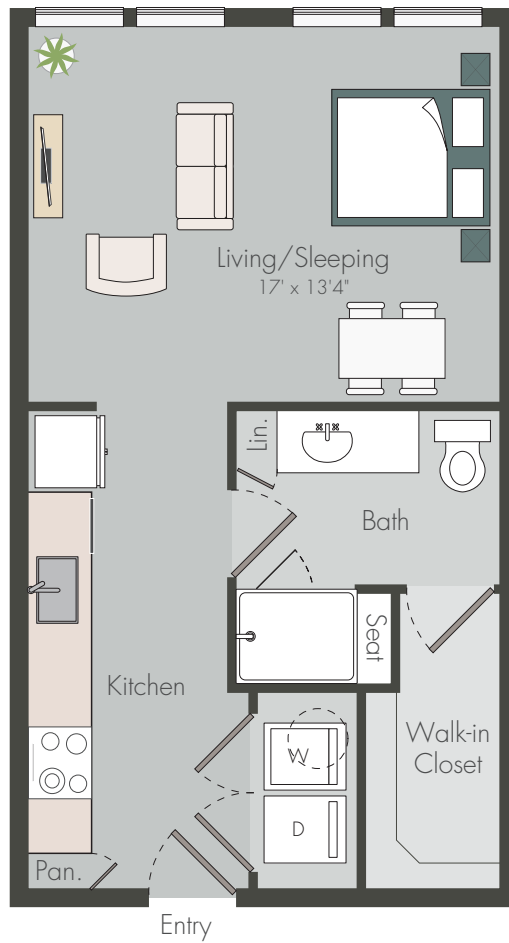

E2

STUDIO / 1 BATH

521

SQ. FT.

<p>SAWYER</p> <h2>ART HOUSE</h2> <p>YARDS</p>	2121 Edwards Street Houston, Texas 77007
	arthousesawyeryards.com

Floor plans are artist's rendering. All dimensions are approximate. Actual product and specifications may vary in dimension or detail. Not all features are available in every apartment. Prices and availability are subject to change. Please see a representative for details.